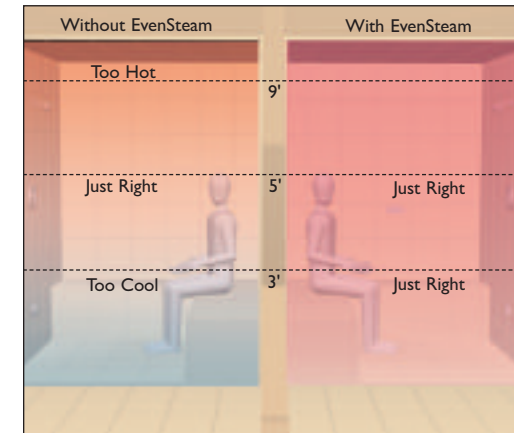

the k200i *Freedom Control* gives you freedom...

- ...to turn on your steam bath from the comfort of your bed.
- ...to monitor temperature and control steam bath settings from your bedroom, kitchen or other rooms in your home.
- ...to adjust your steam while seated inside the steam shower.
- ...from installing cables inside walls.
- ...from drilling holes through expensive marble, granite or tile lined shower walls.

amerec steam

2008
new
product
introductions

k200i
Freedom
control

amerec
steam • the healthy escape

amerec steam

control in docking station

chromatherapy

fragrance injector

cool touch steam outlet

evensteam air circulation graph

The innovative K200i Freedom Control from Amerec provides the ultimate steam bathing experience. The wireless remote control allows the bather to operate control functions from virtually anywhere within 50' of the steam shower:

Imagine monitoring the temperature of your steam bath while reading the morning paper and brewing coffee in your kitchen.

Installation is simplified as there is no need to run control cables inside shower walls or drill large holes through expensive marble, granite or tile wall material. The K200i wireless remote communicates with the steam bath generator much like a cordless phone handset communicates with its base.